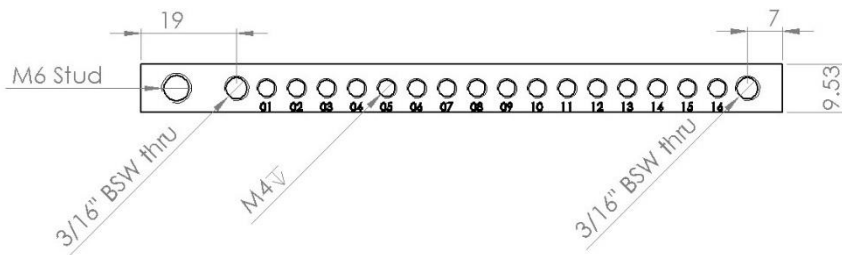

Teubels – Earth Neutral Busbars – 63A Single Stud

Part Number – 34041, 34061, 34081, 34101, 34121, 34181, 34241, 34301

BUSBAR SIZING

Part Number	Size (mm)	Terminals
34041	57	4 way
34061	65	6 way
34081	77	8 way
34101	89	10 way
34121	101	12 way
34181	140	18 way
34241	173	24 way
34301	209	30 way

DIMENSIONS

Note: All Dimensions are in mm.

Trical – New Zealand
P: +64 9 527 0072
F: +64 9 527 0073
www.trical.co.nz

Refer to your group buying office, Trical Sales Representative or
Trical Sales Office for pricing.

Please note: specifications are subject to change without prior notice.