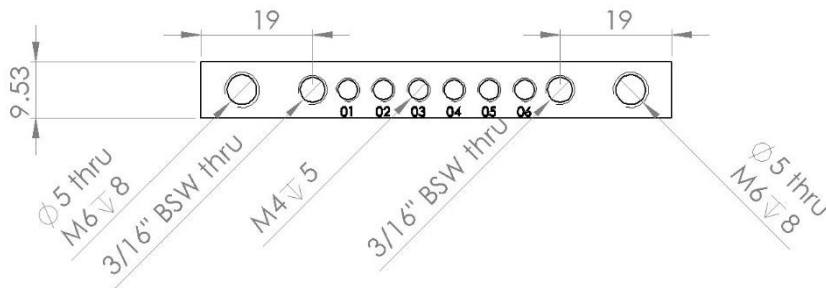

Teubels – Earth Neutral Busbars – 63A Two Stud

Part Number – 34042, 34062, 34082, 34102, 34122, 34142, 34162, 34182, 34202, 34242, 34302, 34362

BUSBAR SIZING

Part Number	Size (mm)	Terminals
34042	70	4 way
34062	80	6 way
34082	92	8 way
34102	104	10 way
34122	116	12 way
34142	128	14 way
34162	140	16 way
34182	152	18 way
34202	164	20 way
34242	188	24 way
34302	224	30 way
34362	260	36 way

DIMENSIONS

Note: All Dimensions are in mm.

Trical – New Zealand
P: +64 9 527 0072
F: +64 9 527 0073
www.trical.co.nz

Refer to your group buying office, Trical Sales Representative or
Trical Sales Office for pricing.