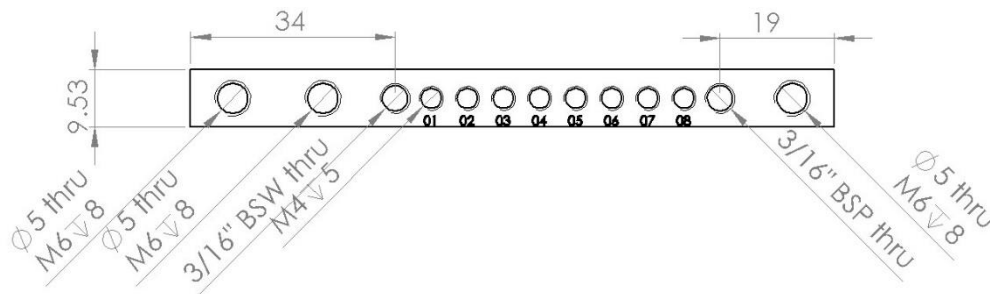

Teubels – Earth Neutral Busbars – 63A Three Stud

Part Number – 34063, 34083, 34103, 34123, 34143, 34163, 34183, 34203, 34243, 34303, 34363

BUSBAR SIZING

Part Number	Size (mm)	Terminals
34063	94	6 way
34083	106	8 way
34103	118	10 way
34123	130	12 way
34143	142	14 way
34163	154	16 way
34183	167	18 way
34203	178	20 way
34243	202	24 way
34303	238	30 way
34363	274	36 way

DIMENSIONS

Note: All Dimensions are in mm.

Trical – New Zealand
P: +64 9 527 0072
F: +64 9 527 0073
www.trical.co.nz

Refer to your group buying office, Trical Sales Representative or
Trical Sales Office for pricing.