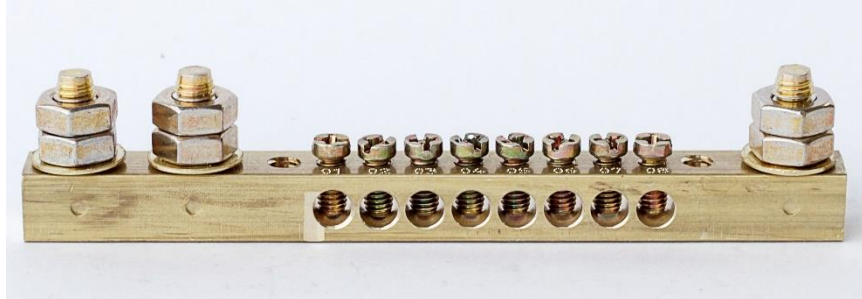

DIMENSIONS

Note: All Dimensions are in mm.

Trical – New Zealand
P: +64 9 527 0072
F: +64 9 527 0073
www.trical.co.nz

Refer to your group buying office, Trical Sales Representative or
Trical Sales Office for pricing.

Please note: specifications are subject to change without prior notice.

Teubels – Earth Neutral Busbars – 63A Three Stud

Part Number – 34063, 34083, 34103, 34123, 34143, 34163, 34183, 34203, 34243, 34303, 34363